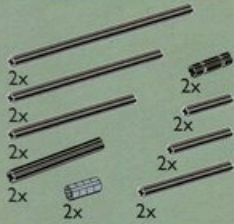

Ages 7+. 28 pieces.

#5206 Speed Computer \$19.99

Here's how it works!

Shown on #8238 Slammer Dragster

(Sold separately on page 39)

B. #5226 Cross Axles
18 pieces. \$3.99

C. #5281 Balloon Tires
(Approx. 2") 4 pieces.
\$3.99